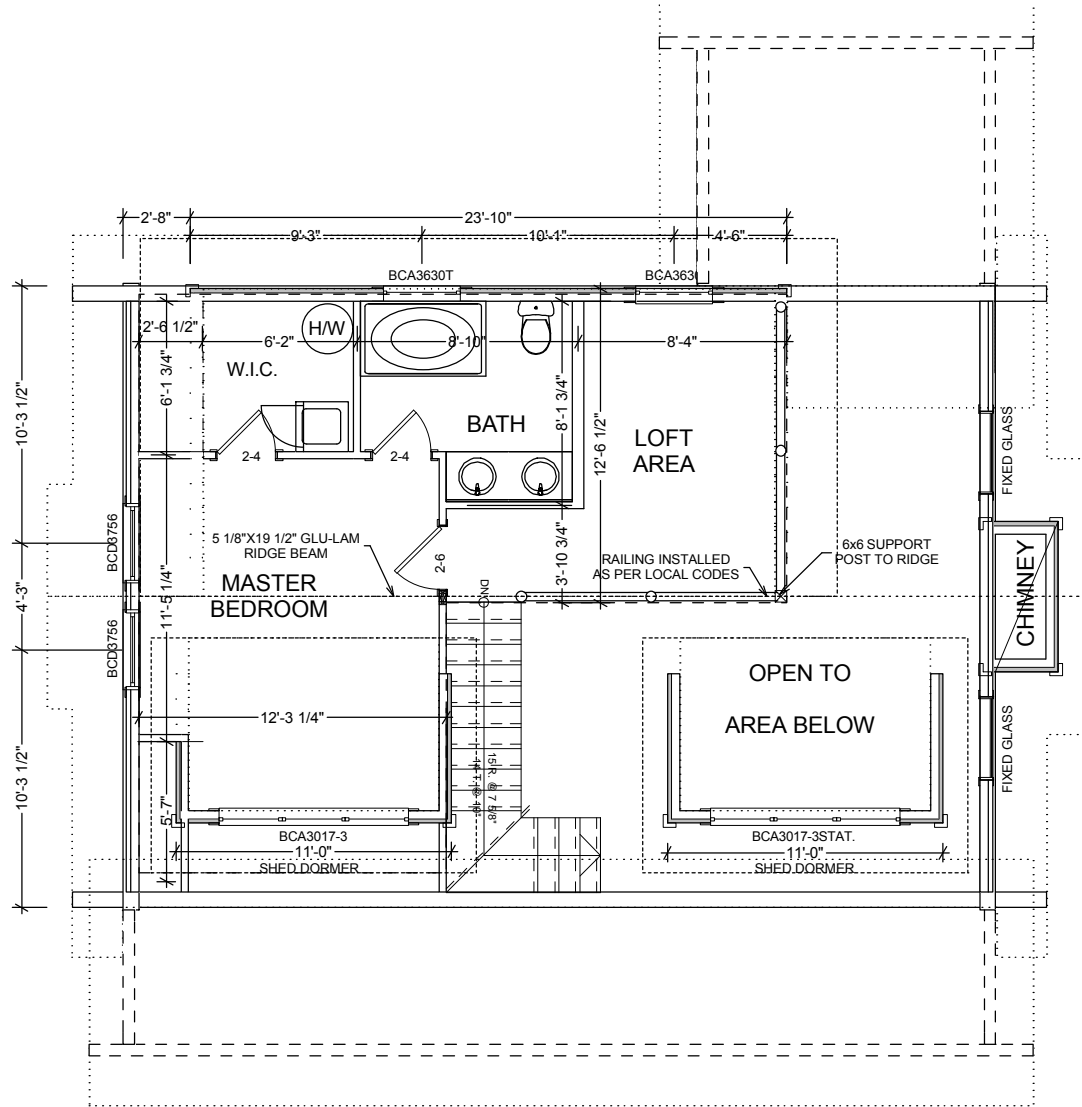

SECOND FLOOR PLAN   NOTE