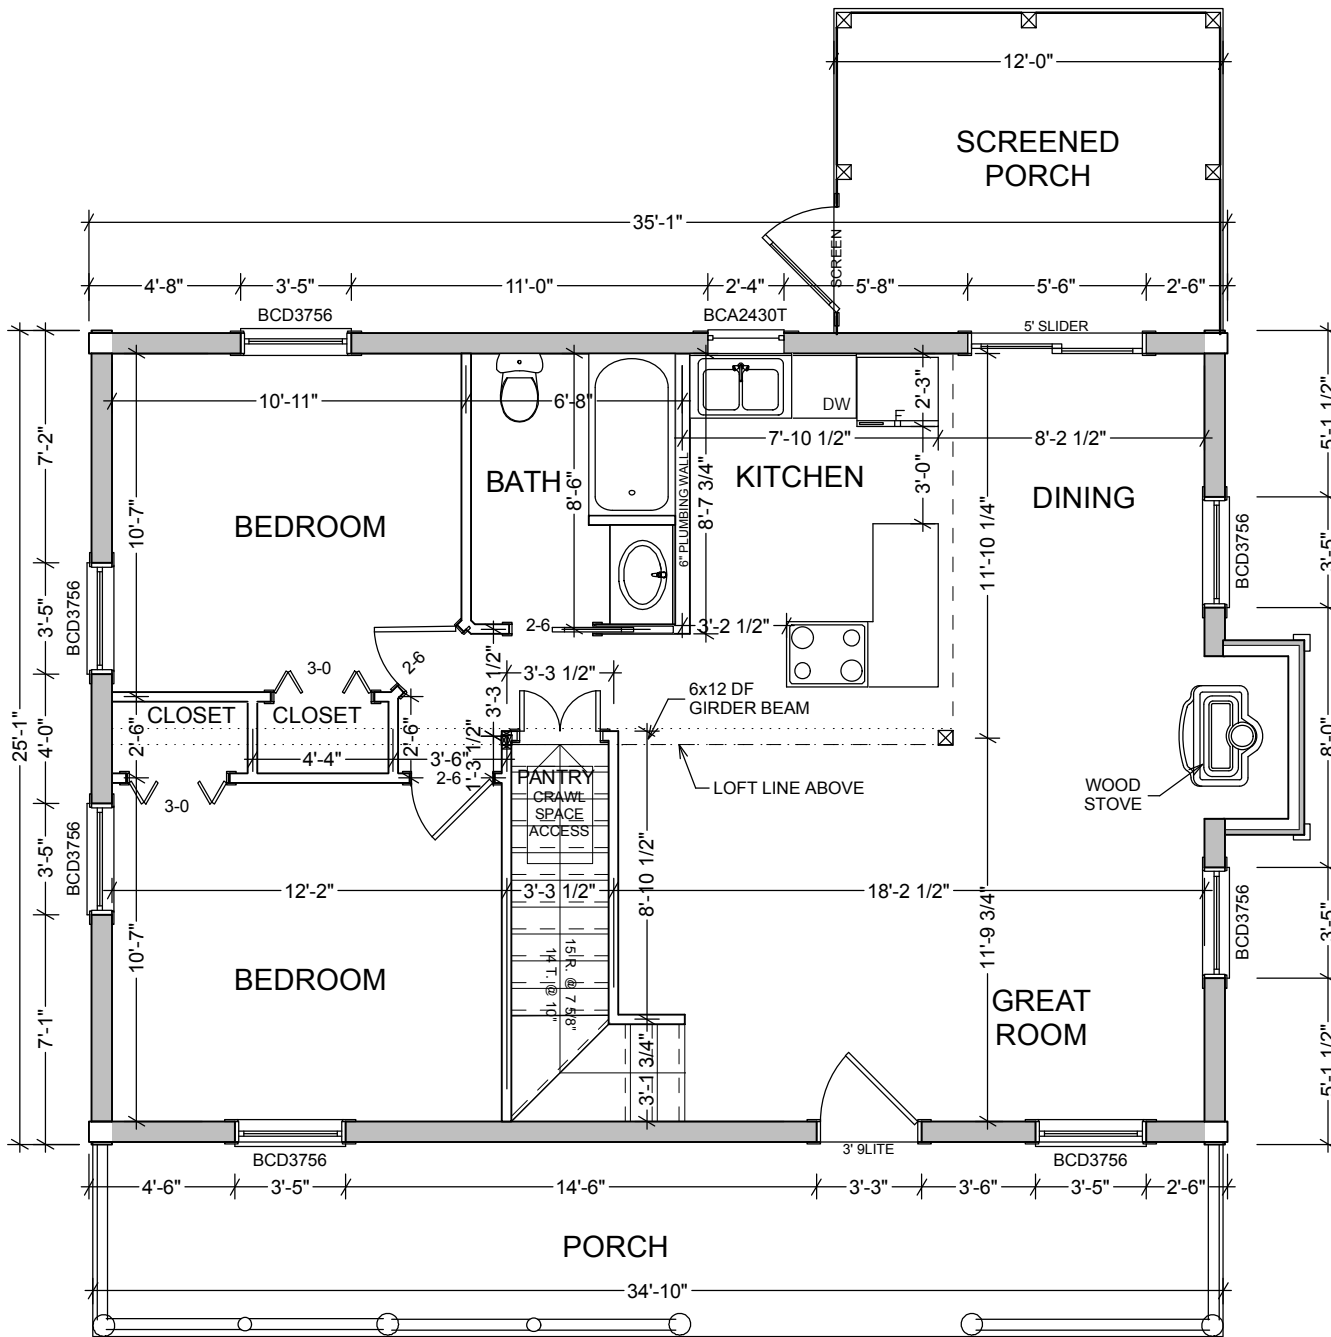

natural element homes

THE SADDLE BROOK CABIN

114 County Road 577 ◊ Englewood, Tennessee ◊ 1-866-618-6564 ◊ www.NaturalElementHomes.com

© 2011 Natural Element Homes, LLC

SQUARE FOOTAGE	
HEATED AREAS:	
FIRST FLOOR.....	797
SECOND FLOOR.....	447
HEATED TOTAL.....	1244
UNHEATED AREAS:	
DECK/PORCH AREA.....	324
CRAWL SPACE.....	797

MAIN FLOOR PLAN

Copyrighted Home Plan ©2011
 Natural Element Homes, LLC
 1-866-618-6564

SECOND FLOOR PLAN NOTE

FINISHED ROOFING
(BY OWNER)

CONTINUOUS RIDGE
VENT (BY OWNER)

STEPS TO GRADE PER
SITE CONDITIONS
BY OWNER