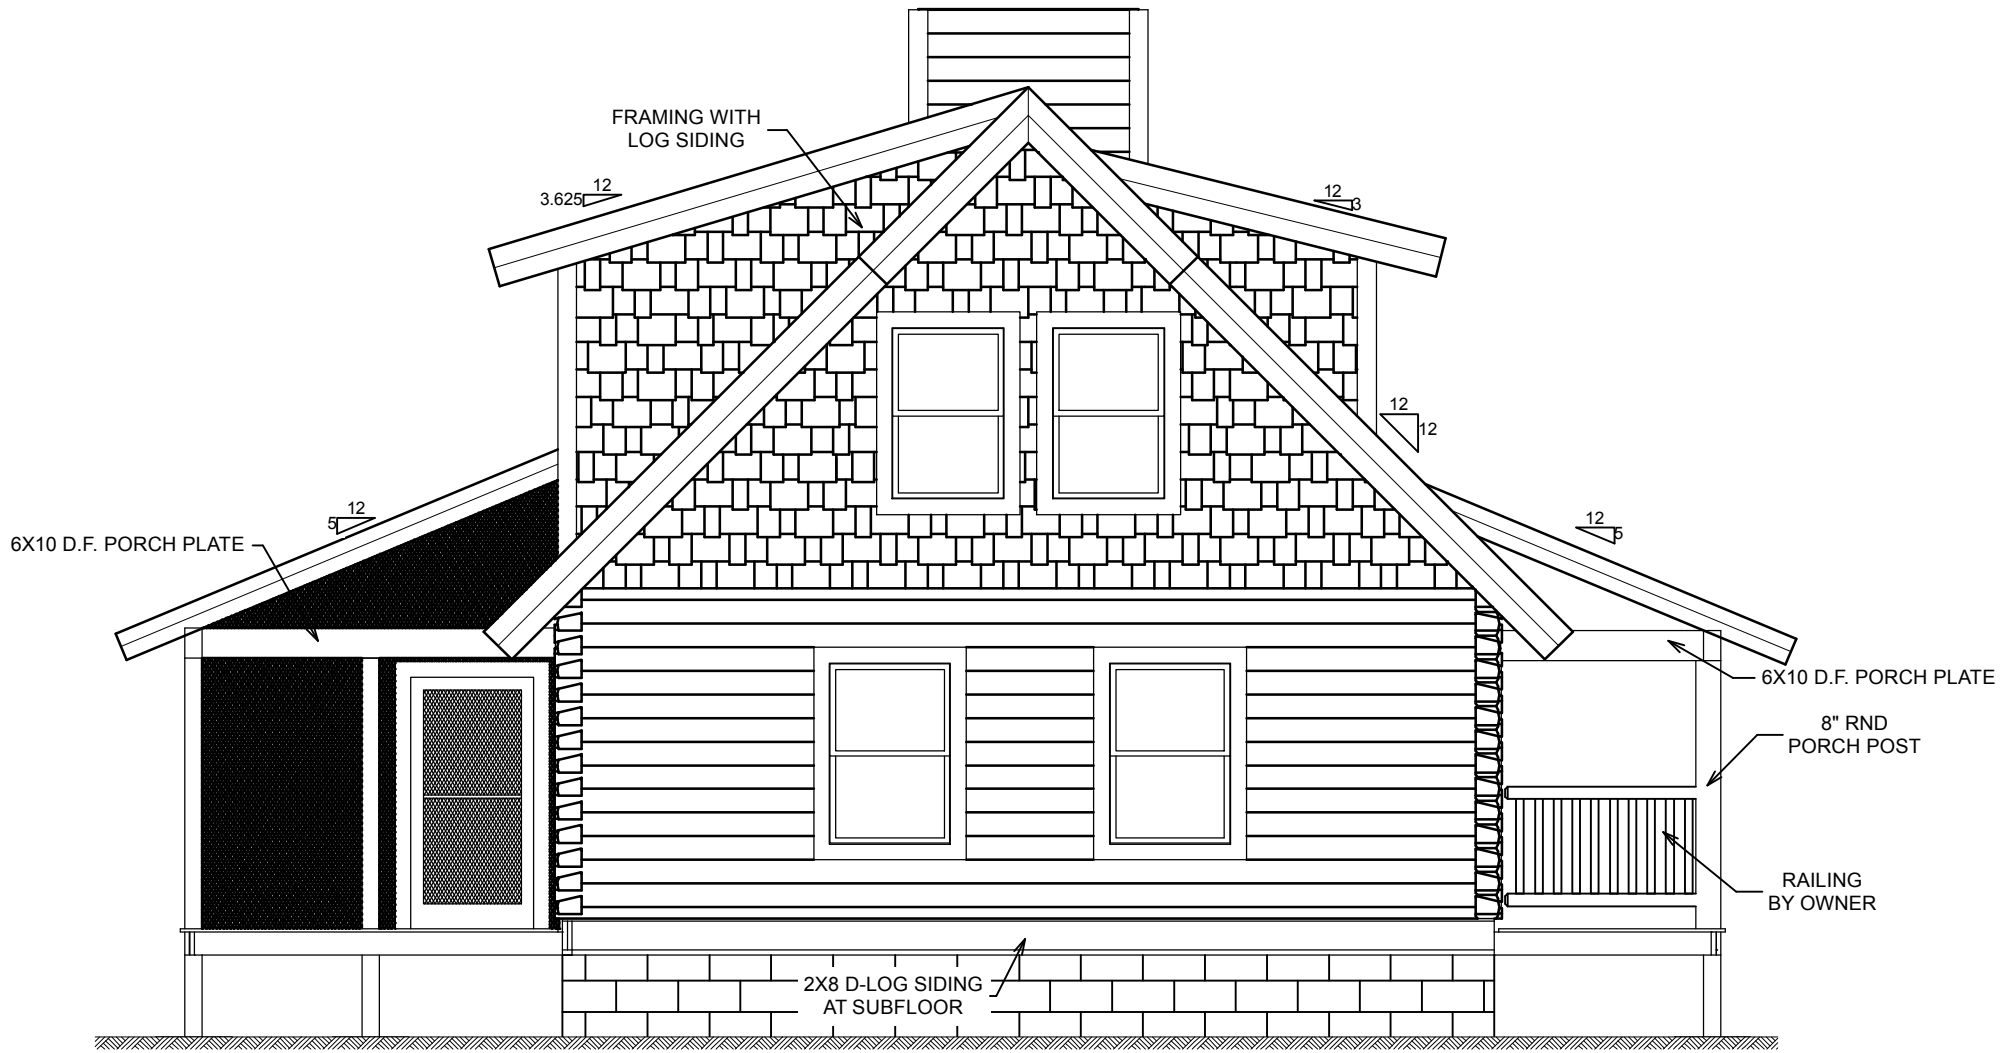

LEFT ELEVATION

NOTE: GRADE CONDITIONS TO BE VERIFIED ON SITE

Copyrighted Home Plan ©2011
Natural Element Homes, LLC
1-866-618-6564