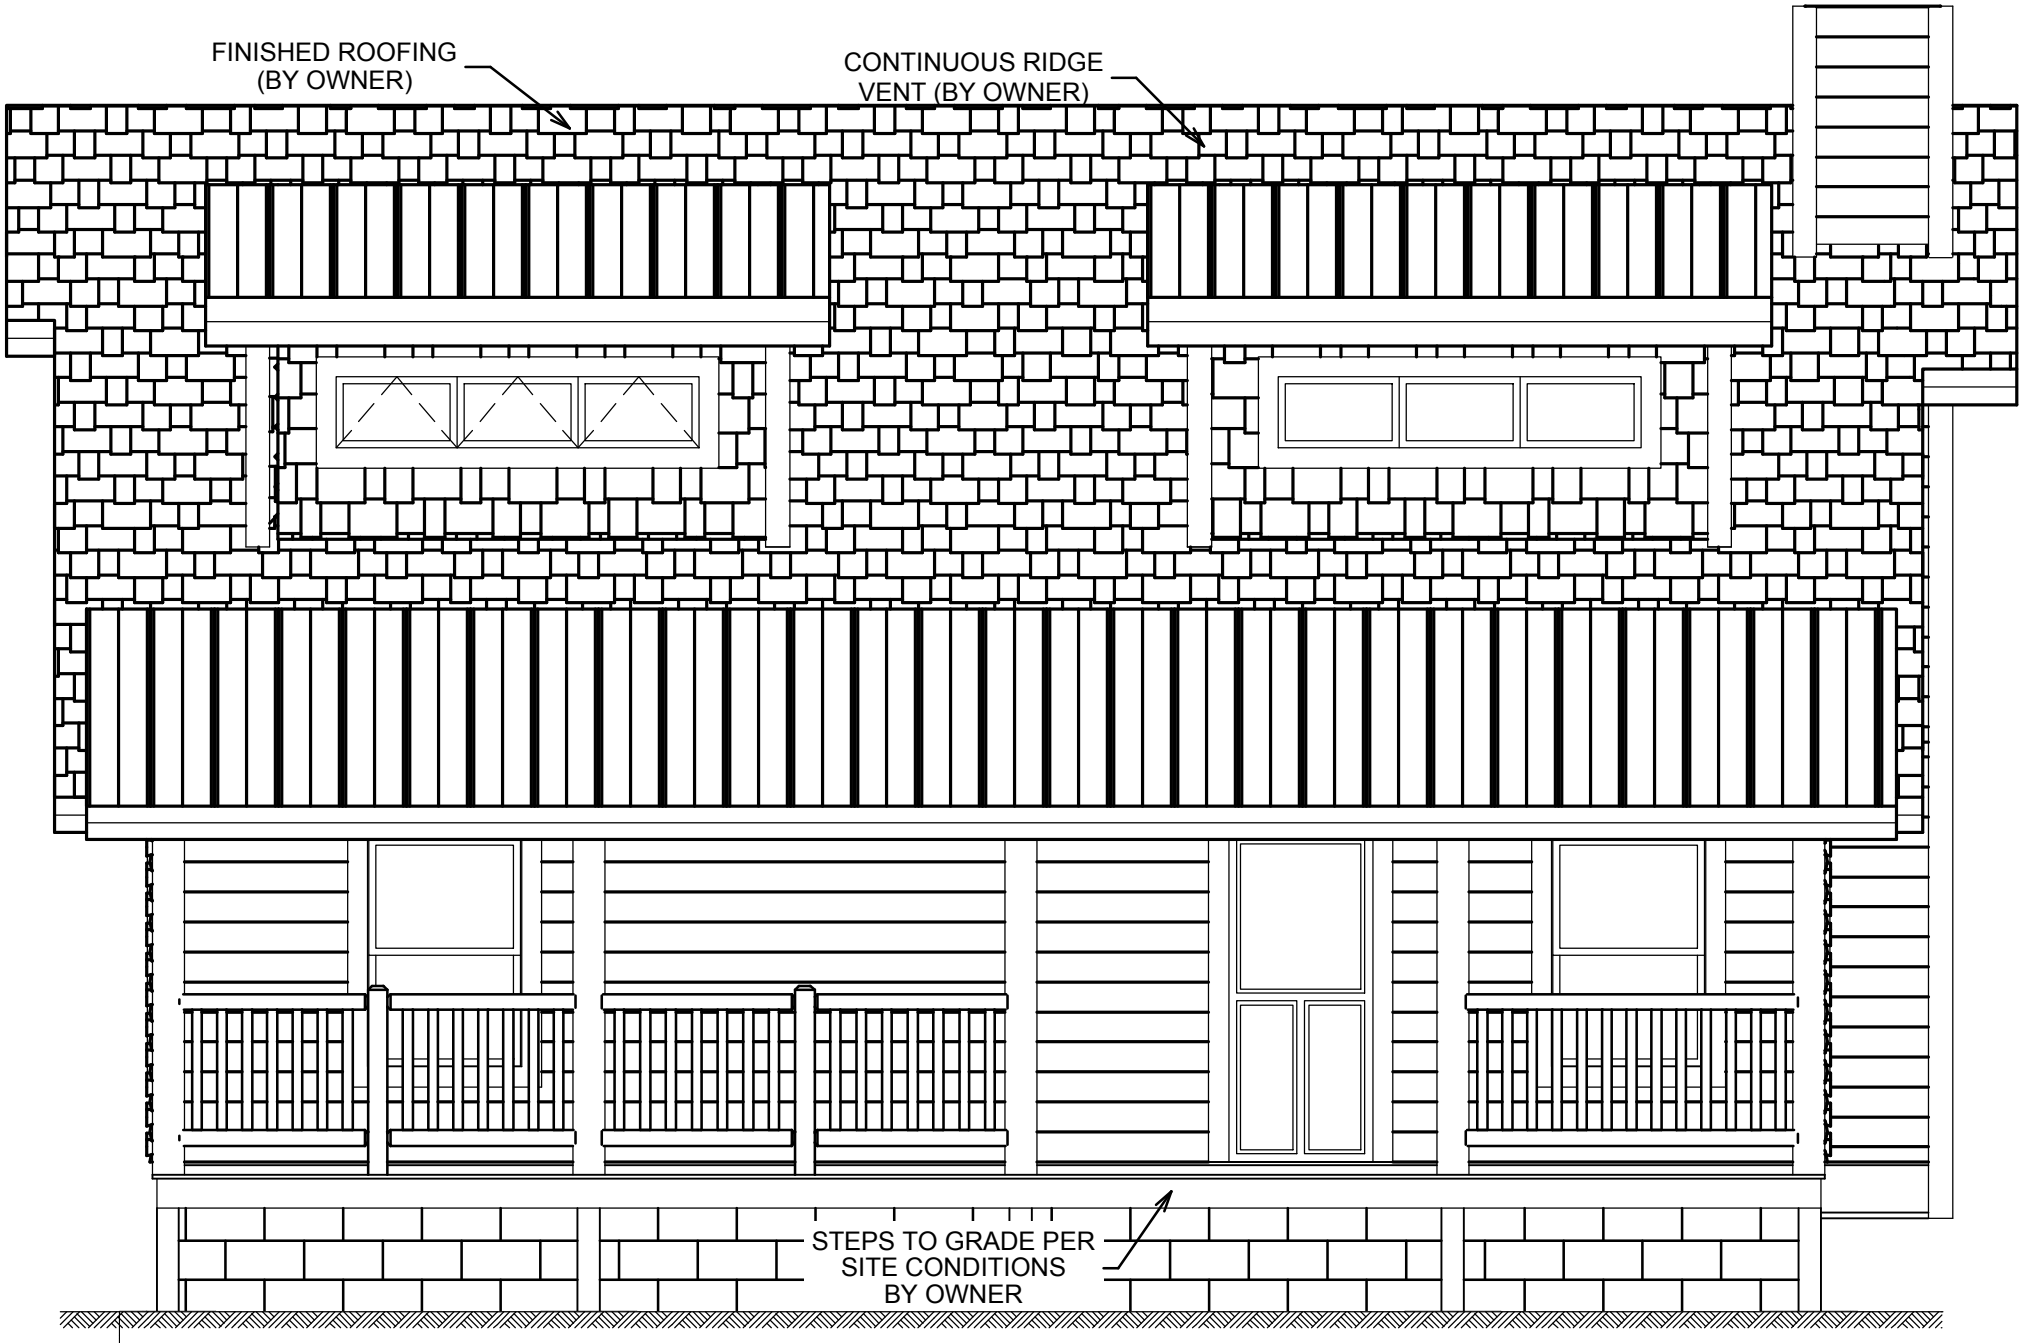

SECOND FLOOR PLAN   NOTE

FINISHED ROOFING
(BY OWNER)

CONTINUOUS RIDGE
VENT (BY OWNER)

STEPS TO GRADE PER
SITE CONDITIONS
BY OWNER

NOTE: GRADE CONDITIONS TO
BE VERIFIED ON SITE

FRONT ELEVATION
Copyrighted Home Plan ©2011
Natural Element Homes, LLC
1-866-618-6564